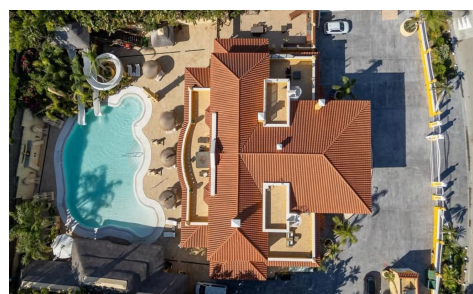

SPS31473L

Villa in Sotogrande **€12,000,000**

7

7

1,580m²

3,000m²

“ Villa Flamingo “ Sotogrande “ EXCLUSIVE FROM "ELITE ESPACES" REMEDIOS ARANDA Where classic architecture meets absolute privilege In the heart of Sotogrande, one of Europe's most exclusive addresses, emerges Villa Flamingo. A unique property on the market for the first time. It's not just a villa: it's a statement of status. From the first moment, the facade commands respect. Grand classical columns support a covered porch that anticipates the magnitude of what is yet to be discovered. Upon entering, the grand main hall“with its extraordinary ceiling height“welcomes you with two majestic curved staircases that embrace the space and lead to the upper floor, a staging worthy of the most...(Ask for More Details!)