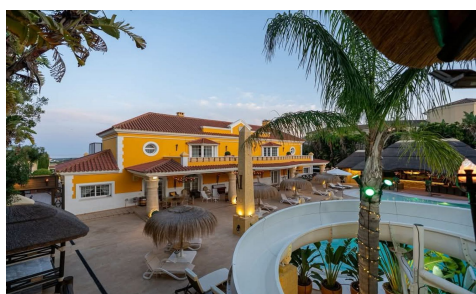

SPS31473L

Villa in Sotogrande **€12,000,000**

7

7

1,580m²

3,000m²

“ Villa Flamingo “ Sotogrande “ EXCLUSIVE FROM "ELITE ESPACES" REMEDIOS ARANDA Where classic architecture meets absolute privilege In the heart of Sotogrande, one of Europe's most exclusive addresses, emerges Villa Flamingo. A unique property on the market for the first time. It's not just a villa: it's a statement of status. From the first moment, the facade commands respect. Grand classical columns support a covered porch that anticipates the magnitude of what is yet to be discovered. Upon entering, the grand main hall“with its extraordinary ceiling height“welcomes you with two majestic curved staircases that embrace the space and lead to the upper floor, a staging worthy of the most...(Ask for More Details!)