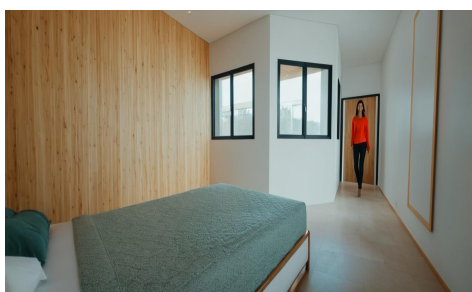

## Apartment in Torrevieja

€265,000

2

1

64m<sup>2</sup>

N/A

N/A

Modern, newly built apartments in the centre of Torrevieja, just 200 m from the sea. Discover this exclusive boutique development of just 8 modern, newly built apartments, perfectly located in the heart of Torrevieja. Just 200 m from the sea in the heart of the city, these homes offer the ideal combination of seaside living and urban amenities. Contemporary design and smart layouts. Choose from 4 studios or 4 two-bedroom apartments with 1 bathroom. Each property is designed with a modern and functional layout that maximises natural light and comfort. High-quality finishes ensure durability and elegance, making these homes perfect for both year-round living and holiday getaways....(Ask for More Details!)