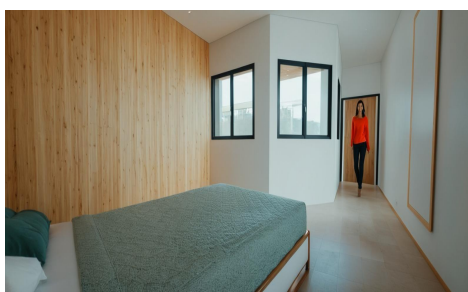

SPS94362D

Apartment in Torrevieja **€265,000**

Planta Primera y segunda. Estudio B y Vivienda A.

2

1

64m²

N/A

N/A

Modern, newly built apartments in the centre of Torrevieja, just 200 m from the sea. Discover this exclusive boutique development of just 8 modern, newly built apartments, perfectly located in the heart of Torrevieja. Just 200 m from the sea in the heart of the city, these homes offer the ideal combination of seaside living and urban amenities. Contemporary design and smart layouts. Choose from 4 studios or 4 two-bedroom apartments with 1 bathroom. Each property is designed with a modern and functional layout that maximises natural light and comfort. High-quality finishes ensure durability and elegance, making these homes perfect for both year-round living and holiday getaways....(Ask for More Details!)