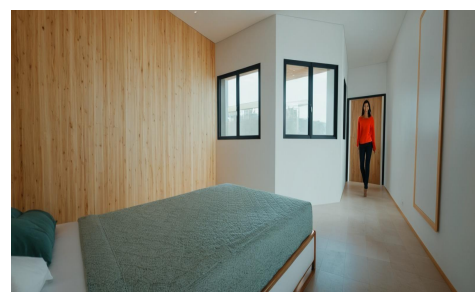

## Apartment in Torrevieja

€265,000

2

1

64m<sup>2</sup>

N/A

N/A

Modern, newly built apartments in the centre of Torrevieja, just 200 m from the sea. Discover this exclusive boutique development of just 8 modern, newly built apartments, perfectly located in the heart of Torrevieja. Just 200 m from the sea in the heart of the city, these homes offer the ideal combination of seaside living and urban amenities. Contemporary design and smart layouts. Choose from 4 studios or 4 two-bedroom apartments with 1 bathroom. Each property is designed with a modern and functional layout that maximises natural light and comfort. High-quality finishes ensure durability and elegance, making these homes perfect for both year-round living and holiday getaways....(Ask for More Details!)