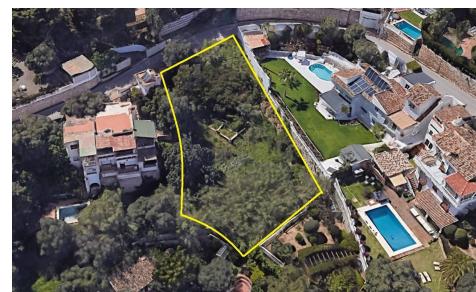

0

0

N/A

1,155m²

N/A

MAGNIFICENT OPPORTUNITY. We are pleased to present this interesting 1,155 m² plot located in the beautiful area of Torremuelle in Benalmádena. This plot is the ideal place for those who wish to promote the construction of a splendid house with views of the sea and the mountains. What makes this plot of land especially attractive is its prime location, generous size, stunning views and east-west orientation. The buildable area of this plot is 323 m², which provides ample opportunity to design and build the home of your dreams. The topography of this plot is unique, as it runs along a slope, which offers a truly beautiful panoramic view. Imagine enjoying...(Ask for More Details!)