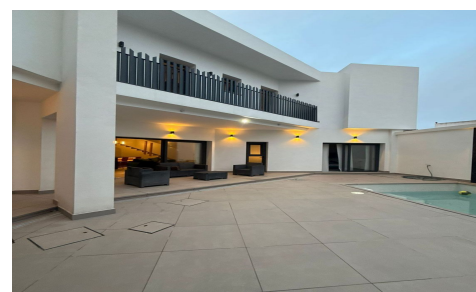

SPS70107N

Villa in La Linea De La Concepcion

€660,000

4

4

400m²

300m²

THE LINE / CENTRAL PRICE: €660,000 CONTACT: " EXCLUSIVITY AND DESIGN IN THE HEART OF LA LINEA " We present a unique home, where contemporary architecture, spaciousness, and functionality combine perfectly in one of the most sought-after areas of La Linea de la Concepcion. A house designed for those looking for something different. Open spaces, modern lines, and an intelligent layout that offers absolute comfort. ? Layout: 400 sq. meters built 4 bedrooms, all with walk-in closets (one of them on the ground floor). One of the bedrooms on the ground floor, ideal for guests or an office. 4 bathrooms (3 upstairs + 1 downstairs) Spacious and bright kitchen and...(Ask for More Details!)