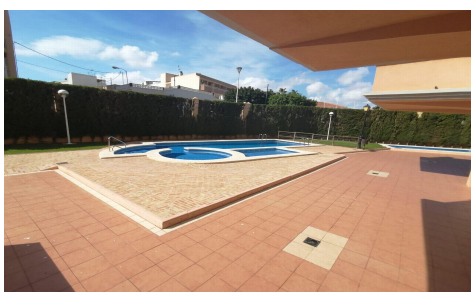

SPS67765U

Duplex in Torrevieja

€299,000

4

2

143m²

N/A

N/A