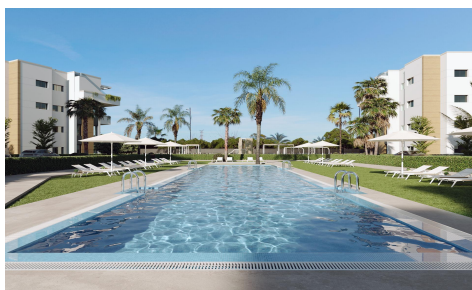

SPS40456B

Apartment in Torre Pacheco

€289,900

2

2

83m²

N/A

New Build Tourist Apartments in Santa RosalÃ-a Lake and Life Resort Costa CÃjlida Prime Location in the Heart of the Costa CÃjlida These new build tourist apartments in Santa RosalÃ-a Lake and Life Resort represent one of the best investment and lifestyle opportunities in the Region of Murcia. Located less than 4 km from the beaches of Los AlcÃzares and just 22 km from Murcia International Airport, the complex offers an unbeatable combination of accessibility, leisure, and modern Mediterranean living. The historic city of Cartagena is only 15 minutes away, while several prestigious golf courses are located within a 10 km radius. Exclusive Residential Complex with 40...(Ask for More Details!)