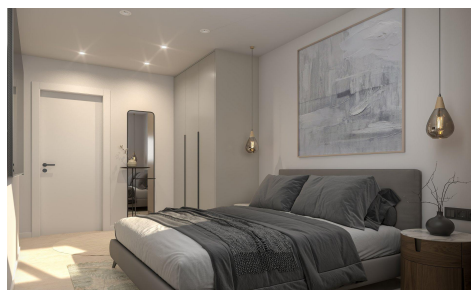

SPS91163W

Apartment in Catral

€113,000

1

1

31m²

N/A