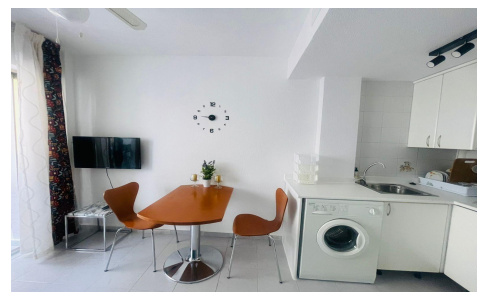

SPS93060L

Studio in Torrevieja **€95,000**

0

1

25m²

N/A

N/A