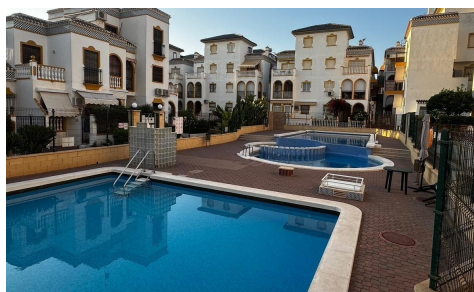

SPS88968X

Apartment in Torrevieja **€215,000**

3

1

68m²

N/A

N/A