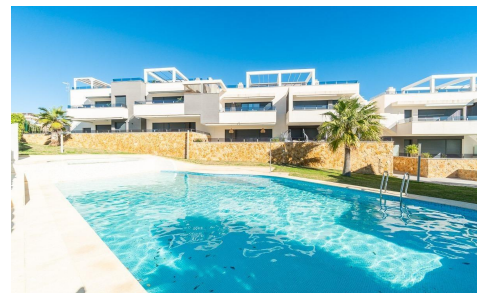

SPS68702T

Apartment in Orihuela Costa **€275,000**

2

2

76m²

N/A

N/A