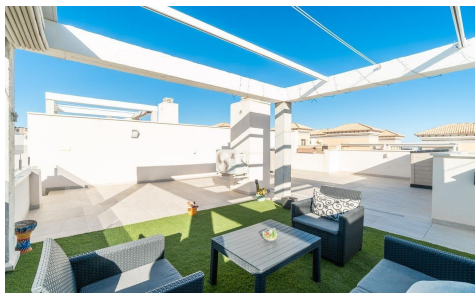

SPS68702T

Apartment in Orihuela Costa **€275,000**

2

2

76m²

N/A

N/A