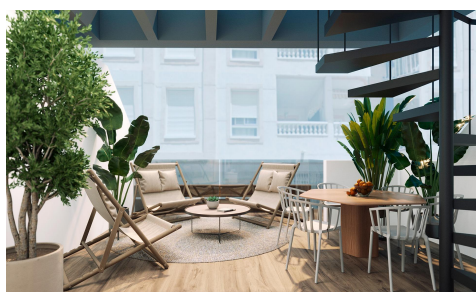

SPS65181F

Penthouse in Torrevieja

€380,000

2

1

69m²

N/A

Modern Apartments Just 250m from Playa del Cura in Torrevieja Exclusive New Development in the Heart of Torrevieja This exclusive residential project of 12 modern apartments is located just 250 meters from Playa del Cura, one of the most popular beaches in Torrevieja. Designed with a perfect balance of elegance, functionality, and Mediterranean lifestyle, the building offers a variety of layouts with 1 or 2 bedrooms, including apartments with terraces and penthouses with private solariums. Its central location provides easy access to shops, restaurants, leisure areas, and all essential services, while still maintaining a sense of comfort and tranquility. Premium Amenities for a Modern Lifestyle The development...(Ask for More Details!)