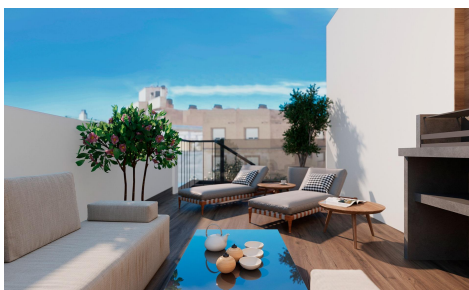

2

1

69m²

N/A

N/A

Modern Apartments Just 250m from Playa del Cura in Torrevieja Exclusive New Development in the Heart of Torrevieja This exclusive residential project of 12 modern apartments is located just 250 meters from Playa del Cura, one of the most popular beaches in Torrevieja. Designed with a perfect balance of elegance, functionality, and Mediterranean lifestyle, the building offers a variety of layouts with 1 or 2 bedrooms, including apartments with terraces and penthouses with private solariums. Its central location provides easy access to shops, restaurants, leisure areas, and all essential services, while still maintaining a sense of comfort and tranquility. Premium Amenities for a Modern Lifestyle The development...(Ask for More Details!)