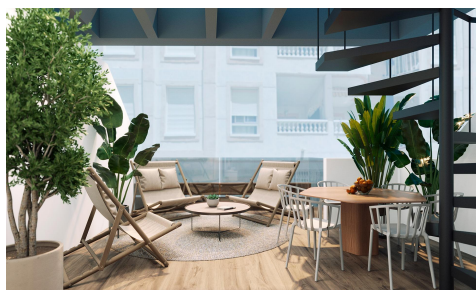

2

1

69m²

N/A

N/A

Modern Apartments Just 250m from Playa del Cura in Torrevieja Exclusive New Development in the Heart of Torrevieja This exclusive residential project of 12 modern apartments is located just 250 meters from Playa del Cura, one of the most popular beaches in Torrevieja. Designed with a perfect balance of elegance, functionality, and Mediterranean lifestyle, the building offers a variety of layouts with 1 or 2 bedrooms, including apartments with terraces and penthouses with private solariums. Its central location provides easy access to shops, restaurants, leisure areas, and all essential services, while still maintaining a sense of comfort and tranquility. Premium Amenities for a Modern Lifestyle The development...(Ask for More Details!)