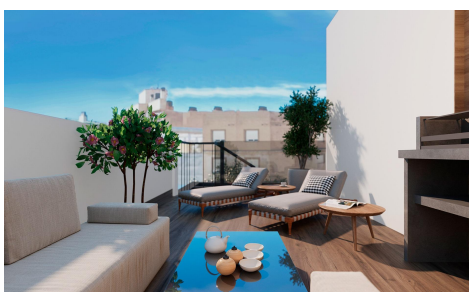

SPS65181F

Penthouse in Torrevieja

€380,000

2

1

69m²

N/A

Modern Apartments Just 250m from Playa del Cura in Torrevieja Exclusive New Development in the Heart of Torrevieja This exclusive residential project of 12 modern apartments is located just 250 meters from Playa del Cura, one of the most popular beaches in Torrevieja. Designed with a perfect balance of elegance, functionality, and Mediterranean lifestyle, the building offers a variety of layouts with 1 or 2 bedrooms, including apartments with terraces and penthouses with private solariums. Its central location provides easy access to shops, restaurants, leisure areas, and all essential services, while still maintaining a sense of comfort and tranquility. Premium Amenities for a Modern Lifestyle The development...(Ask for More Details!)