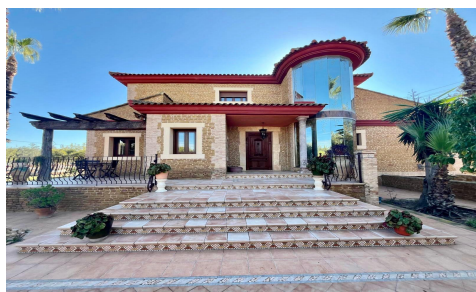

SPS17042E

Villa in Rojales **€780,000**

4

2

450m²

10,791m²

This incredible country house, located in the rural part of Rojales, offers a quiet and luxurious lifestyle in a rural setting, with the convenience of having all the urban amenities just a few minutes away. With a plot of 10,791 square meters and a house of 430 square meters, this property offers generous space both inside and outside. House Features: Upon entering the property, you will be greeted by a charming 12 square meter porch, which leads you through two different entrances into the interior of the house. An entrance leads to a large and fully equipped independent kitchen, with all the appliances necessary for modern living. There is also...(Ask for More Details!)