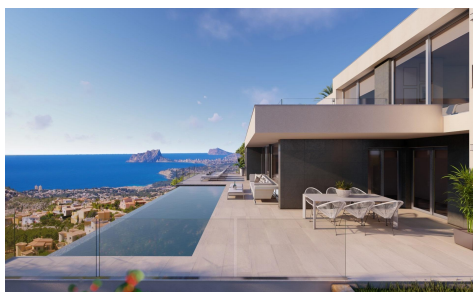

SPS75666R

Villa in Benitachell

€1,824,000

3

3

507m²

819m²

N/A