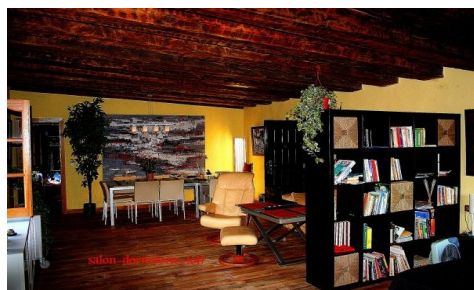

SPS97530T

Villa in Gea Y Truyols **€590,000**

3

2

284m²

22,364m²

Set within the protected landscape of the Sierra de Columbares Natural Park, this impressive country estate offers privacy, space, and breathtaking open views across the surrounding valley and mountains. The property sits on a substantial 22,364 m² plot, providing a true sense of seclusion while remaining exceptionally well connected. Beaches are just 25 km away, Murcia city centre is 17 km, Corvera Airport is 25 km, and several renowned golf courses are within easy reach. The estate offers a total of 284 m² of constructed area, comprising the main residence, an annex with additional accommodation potential, a tool shed, and a superb outdoor leisure area designed for relaxation and entertaining....(Ask for More Details!)