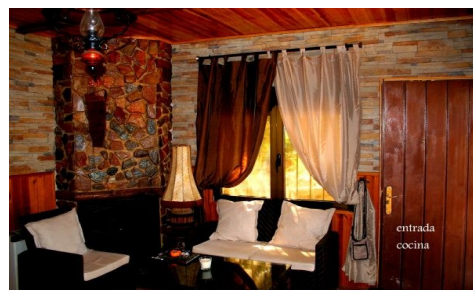

SPS97530T

Villa in Gea Y Truyols **€590,000**

3

2

284m²

22,364m²

Set within the protected landscape of the Sierra de Columbares Natural Park, this impressive country estate offers privacy, space, and breathtaking open views across the surrounding valley and mountains. The property sits on a substantial 22,364 m² plot, providing a true sense of seclusion while remaining exceptionally well connected. Beaches are just 25 km away, Murcia city centre is 17 km, Corvera Airport is 25 km, and several renowned golf courses are within easy reach. The estate offers a total of 284 m² of constructed area, comprising the main residence, an annex with additional accommodation potential, a tool shed, and a superb outdoor leisure area designed for relaxation and entertaining....(Ask for More Details!)