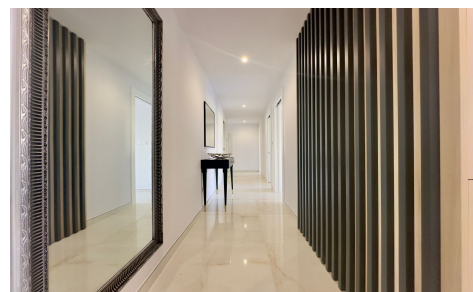

SPS56036L

Apartment in Orihuela Costa **€589,900**

3

2

111m²

N/A