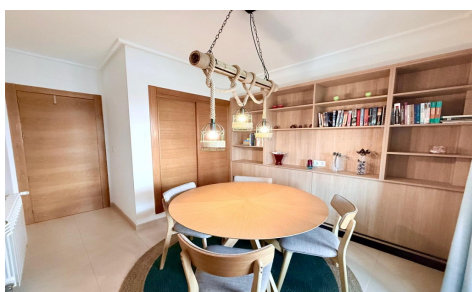

## Apartment in Hacienda Riquelme Golf Resort €175,000

2

1

N/A

N/A

N/A

South West facing frontline Golf Apartment. South-West Facing Frontline Golf Ground Floor Apartment with Stunning Views This beautifully presented south-west facing frontline golf ground floor apartment enjoys fantastic open views across the golf course and is ideally located within easy walking distance of the resort's amenities, including the coffee shop, supermarket, and restaurant. The property features a fully upgraded and well-equipped kitchen, with a glazed door leading to a separate utility room which houses a new gas boiler. A bright entrance hallway leads into a spacious, light-filled lounge, complete with air conditioning and large patio doors that open onto a generous glazed terrace. This wonderful space offers plenty of room for...(Ask for More Details!)