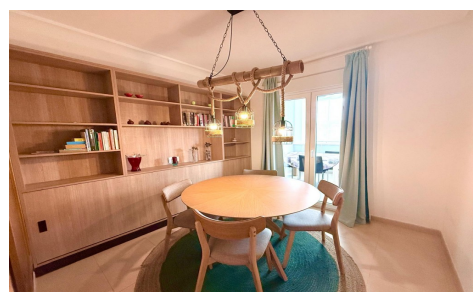

## Apartment in Hacienda Riquelme Golf Resort €175,000

2

1

N/A

N/A

N/A

South West facing frontline Golf Apartment. South-West Facing Frontline Golf Ground Floor Apartment with Stunning Views This beautifully presented south-west facing frontline golf ground floor apartment enjoys fantastic open views across the golf course and is ideally located within easy walking distance of the resort's amenities, including the coffee shop, supermarket, and restaurant. The property features a fully upgraded and well-equipped kitchen, with a glazed door leading to a separate utility room which houses a new gas boiler. A bright entrance hallway leads into a spacious, light-filled lounge, complete with air conditioning and large patio doors that open onto a generous glazed terrace. This wonderful space offers plenty of room for...(Ask for More Details!)