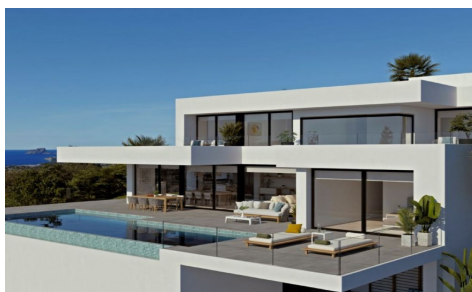

## Villa in Benitachell

€2,720,000

4

5

832m<sup>2</sup>

1,087m<sup>2</sup>

This modern newly built villa is located on the Cumbre del Sol and offers stunning views of the countryside and the sea. The villa is distributed over 3 floors. On the top floor there are 3 double bedrooms each with their own bathroom en suite. Downstairs there is a spacious lounge with dining area, a fully fitted modern kitchen, a laundry room, a guest toilet and the master bedroom with dressing room and bathroom en suite. This villa also has a basement which can be used for various purposes such as a separate guest apartment or a gym. From the spacious partly covered terrace with pool you can enjoy the...(Ask for More Details!)