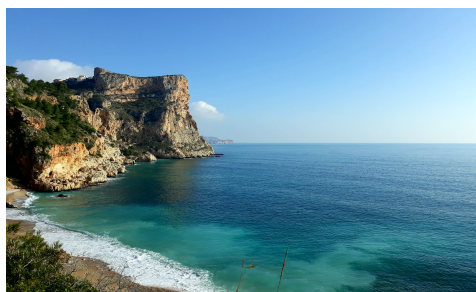

## Villa in Benitachell

€2,720,000

4

5

832m<sup>2</sup>

1,087m<sup>2</sup>

This modern newly built villa is located on the Cumbre del Sol and offers stunning views of the countryside and the sea. The villa is distributed over 3 floors. On the top floor there are 3 double bedrooms each with their own bathroom en suite. Downstairs there is a spacious lounge with dining area, a fully fitted modern kitchen, a laundry room, a guest toilet and the master bedroom with dressing room and bathroom en suite. This villa also has a basement which can be used for various purposes such as a separate guest apartment or a gym. From the spacious partly covered terrace with pool you can enjoy the...(Ask for More Details!)