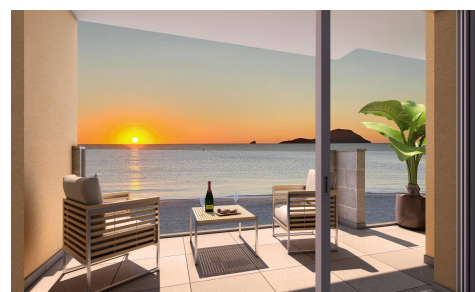

SPS65298R

Penthouse in La Manga del Mar Menor

€385,000

2

2

92m²

N/A

NEW BUILD RESIDENTIAL COMPLEX IN LA MANGA New Build residential complex is located in a unique and special place, between two seas, in a privileged location and with all the services you may need at your fingertips in the Region of Murcia, beautiful coastline with the beaches of transparent and shallow waters. At this residential complex apartments have been designed to make the most of every last corner of the property, as well as the the choice of materials and the design of the homes. Live a world of sensations and pleasurable moments with all the services and activities that you desire at your fingertips. ...(Ask for More Details!)