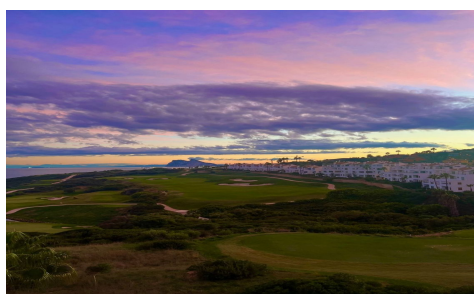

SPS86989W

Penthouse in La Linea De La Concepcion €1,190,000

2

2

308m²

N/A

ALCAIDESA / PORTOFINO PRICE: €1,190,000 (Expenses Not Included) Contact: Exclusive penthouse with panoramic views of the Bay and Gibraltar – Portofino Urbanization, La Alcaidesa Discover this fantastic penthouse of first-class qualities located in the quiet and prestigious Portofino Urbanization (La Alcaidesa), ideal for those seeking space, privacy, and spectacular views of the sea, Gibraltar, and the golf course. The property has 123 m² of interior space, designed to offer comfort and brightness. It features 2 spacious bedrooms with fitted wardrobes, a bathroom, and a large living room with an open-plan American-style kitchen, creating a modern and functional space perfect for enjoying with family or guests. One of the great...(Ask for More Details!)