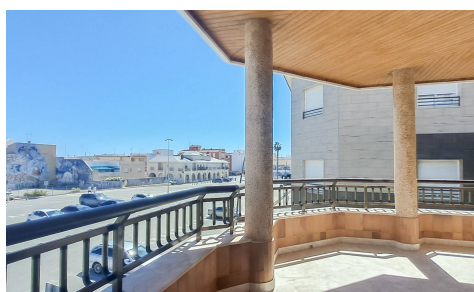

6

4

364m²

N/A

N/A

Discover this spectacular full first-floor apartment of 280 m², located on the prestigious Avenida Emilio Castelar in San Pedro del Pinatar. This special property offers something very rare in today's market: a large, elegant home with complete privacy and generous outdoor space, all in the heart of a town that retains its Spanish soul. Whether you're looking for a full-time residence or a spacious holiday home, this duplex penthouse offers unmatched potential in an unbeatable location. The property is rich in architectural character, featuring beautifully finished wooden window frames and elegant wooden glass doors throughout, bringing light, warmth, craftsmanship, and a touch of traditional charm to the home's refined interior....(Ask for More Details!)