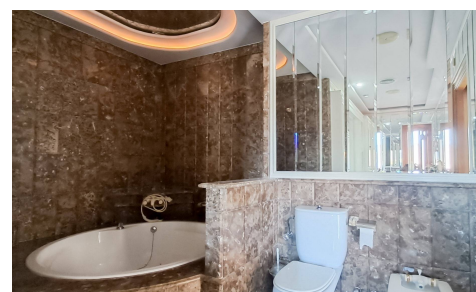

6

4

364m²

N/A

N/A

Discover this spectacular full first-floor apartment of 280 m², located on the prestigious Avenida Emilio Castelar in San Pedro del Pinatar. This special property offers something very rare in today's market: a large, elegant home with complete privacy and generous outdoor space, all in the heart of a town that retains its Spanish soul. Whether you're looking for a full-time residence or a spacious holiday home, this duplex penthouse offers unmatched potential in an unbeatable location. The property is rich in architectural character, featuring beautifully finished wooden window frames and elegant wooden glass doors throughout, bringing light, warmth, craftsmanship, and a touch of traditional charm to the home's refined interior....(Ask for More Details!)