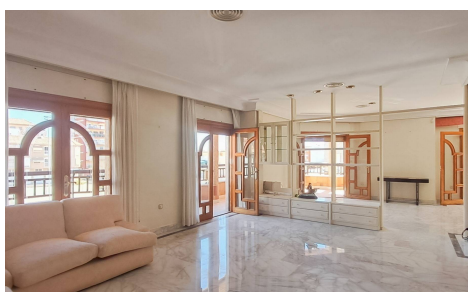

6

4

364m²

N/A

N/A

Discover this spectacular full first-floor apartment of 280 m², located on the prestigious Avenida Emilio Castelar in San Pedro del Pinatar. This special property offers something very rare in today's market: a large, elegant home with complete privacy and generous outdoor space, all in the heart of a town that retains its Spanish soul. Whether you're looking for a full-time residence or a spacious holiday home, this duplex penthouse offers unmatched potential in an unbeatable location. The property is rich in architectural character, featuring beautifully finished wooden window frames and elegant wooden glass doors throughout, bringing light, warmth, craftsmanship, and a touch of traditional charm to the home's refined interior....(Ask for More Details!)