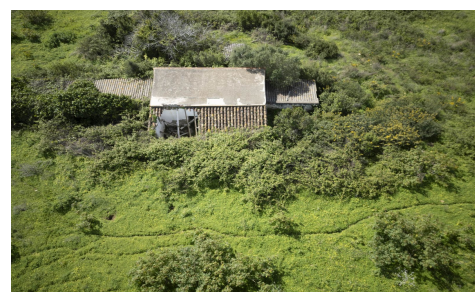

Land a Plots in La Duquesa

€1,849,000

0

0

120m²

35,642m²

N/A

LARGE RUSTIC PROPERTY WITH GREAT POTENTIAL IN THE LA DUQUESA AREA - MANILVA We present this interesting rustic property located in the Martagina district, within the municipality of Manilva, very close to the La Duquesa area. A charming property with multiple possibilities, situated in a peaceful natural setting yet just minutes from the coast. The property has a total area of 35,642.80 m², with approximately one-sixth designated for irrigated land and the remainder being dryland, currently wooded. This ample land offers numerous possibilities, whether for developing an agricultural project, enjoying a private natural space, or creating a rural retreat near the sea. There is an approximately 120 m² building on...(Ask for More Details!)