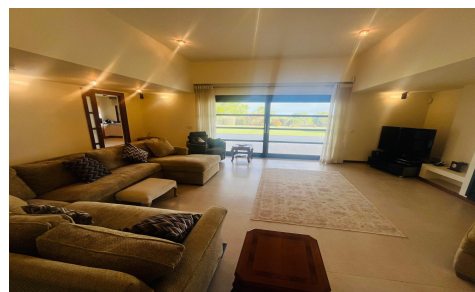

SPS17185A

**Villa in Sucina** **€995,000**

4

4

360m<sup>2</sup>

1,387m<sup>2</sup>

N/A

An exceptional detached villa set on an elevated frontline golf plot with breathtaking views across the course. Designed for luxury and comfort, this spacious home offers generous indoor and outdoor living areas. **\*\*Ground Floor:\*\*** Elegant entrance hall, guest toilet, bright and expansive lounge with fireplace and glass doors opening to the garden and swimming pool, large separate kitchen with adjoining utility room, dedicated office/study, formal dining room, and a double bedroom with en-suite bathroom and direct garden access. **\*\*Upper Floor:\*\*** Master suite with seating area and en-suite shower room, a further double bedroom with en-suite shower and private terrace boasting panoramic golf and distant sea views, plus an...(Ask for More Details!)