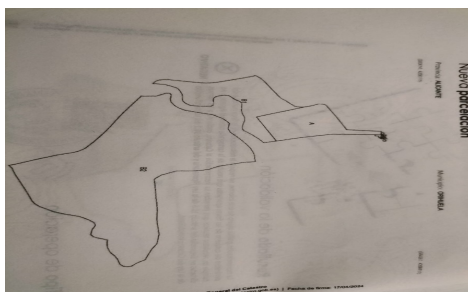

0

0

N/A

87,545m²

N/A

Here we have a plot of land for sale located in San Onofre and El Alcachofar near to Torremendo and close proximity to the border of Murcia. Plot size 87,545 square meters. If you wish to have access to mains electric there is an access point about 500 metres away from the land. The land is registered as Rustic land, allowing the possibility to build a property due to the fact rustic land can be built on every 26,000m². This permission will need to be checked at the local town hall for any updates. Electric will need to be installed for a building mains or solar...(Ask for More Details!)