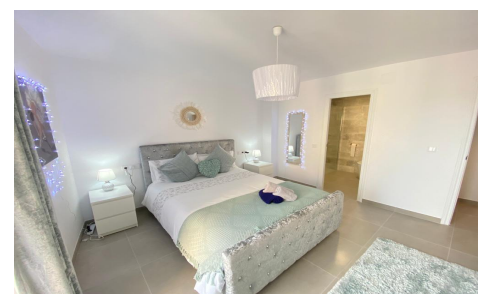

3

3

180m²

N/A

N/A

Completely renovated contemporary-style apartment on the first floor with elevator in the urban area of 'Pueblo in Jávea/Xàbia, within walking distance of all the shops and essential services in the area. This beautiful apartment consists of a hall, a living room with an exterior exit to a balcony, a dining room with a fully equipped open-concept kitchen, three double bedrooms (master en suite + balcony), two bathrooms and a guest toilet. It is equipped with air conditioning plus ceiling fan in the living room and main bedroom, as well as a parking space. The apartment has been completely renovated including plumbing. Fabulous apartment with proven a good rental income or to...(Ask for More Details!)