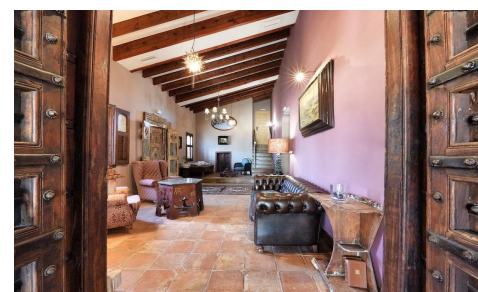

## Country House in Orihuela

€1,750,000

4

3

350m<sup>2</sup>

13,700m<sup>2</sup>

N/A

Opportunity to live in a unique place and with the possibility of having your own business. In front of the La Pedrera reservoir, we offer you an impressive independent Chalet on a plot of 13,700 meters and with a house of 320 meters with stunning views of the reservoir. This impressive house is distributed on two floors with two living rooms with fireplace, one of them very large of 85 m<sup>2</sup>, kitchen with its island, 4 bedrooms, 3 bathrooms, 1 toilet, solarium and a large porch overlooking the orange trees, large terrace with barbecue and pool of 15 x 7 m, facing the lake. There is possibility to expand the...(Ask for More Details!)