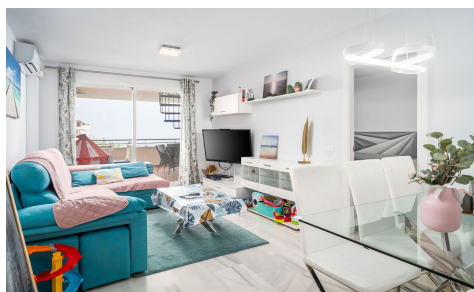

3

2

240m²

N/A

N/A

Beautiful ground floor apartment with incredible panoramic sea views. The house has an outdoor garden where you can sunbathe, install a plastic pool, or spend some time with your family and/or friends having a drink. Then we have an entrance that leads to the independent kitchen, which includes a separate laundry room, which provides you with more space and comfort. We go to a very spacious living room with lots of light, with direct access to the covered terrace, with impressive views of the entire bay, where you can relax having a drink, talking, reading, while you watch the sea. And on that same terrace you have stairs that take...(Ask for More Details!)