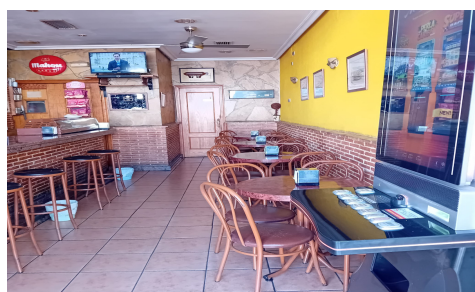

SPS37362K

Commercial in Torrevieja **€190,000**

0

1

N/A

N/A

N/A

Strategic Location Located in the busy heart of Torrevieja, this cafe enjoys excellent visibility and high traffic from residents and tourists. Target Audience Ideal for investors looking for a business with a steady daily flow, a good reputation, and growth potential. It can easily be adapted to include brunch, specialty pastries, smoothies, or events. Premium location in a commercial area of Torrevieja. Loyal customers, thanks to its attentive service. A space with its own style, perfect for coffee, snacks, or takeaway. Expansion Potential The space is suitable for extended hours, including light meal options, catering services, or spaces for private events such as business breakfasts or cultural...(Ask for More Details!)