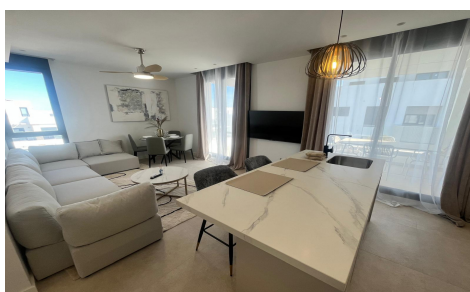

Apartment in Torre Pacheco

€290,000

2

2

88m²

N/A

N/A

Introducing the Newest Oasis at Santa Rosalia Lake and Life Resort! We're thrilled to offer this two bedroom apartment in the El Mirador community â€" a haven of tranquility and luxury, nestled within the lush landscapes of Santa Rosalia Lake and Life Resort. Welcome to the newest development, a private gated community offering unparalleled living experiences for those seeking the epitome of comfort and elegance. ****Exclusive Living Spaces**** Discover the epitome of refined living with this meticulously designed apartment, where every detail exudes sophistication and comfort. ****Thoughtfully Crafted Layouts**** Luxuriate in spacious interiors designed to elevate your living experience. This two bedroom apartment and 2 bathroom apartment...(Ask for More Details!)