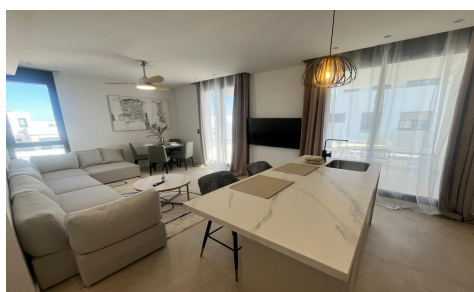

Apartment in Torre Pacheco

€290,000

2

2

88m²

N/A

N/A

Introducing the Newest Oasis at Santa Rosalia Lake and Life Resort! We're thrilled to offer this two bedroom apartment in the El Mirador community â€" a haven of tranquility and luxury, nestled within the lush landscapes of Santa Rosalia Lake and Life Resort. Welcome to the newest development, a private gated community offering unparalleled living experiences for those seeking the epitome of comfort and elegance. ****Exclusive Living Spaces**** Discover the epitome of refined living with this meticulously designed apartment, where every detail exudes sophistication and comfort. ****Thoughtfully Crafted Layouts**** Luxuriate in spacious interiors designed to elevate your living experience. This two bedroom apartment and 2 bathroom apartment...(Ask for More Details!)