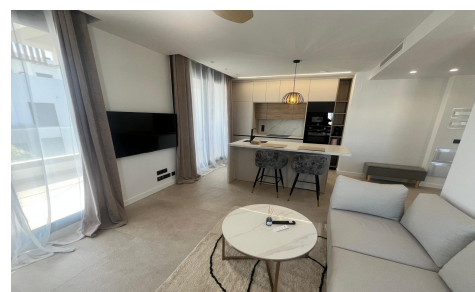

Apartment in Torre Pacheco

€290,000

2

2

88m²

N/A

N/A

Introducing the Newest Oasis at Santa Rosalia Lake and Life Resort! We're thrilled to offer this two bedroom apartment in the El Mirador community â€" a haven of tranquility and luxury, nestled within the lush landscapes of Santa Rosalia Lake and Life Resort. Welcome to the newest development, a private gated community offering unparalleled living experiences for those seeking the epitome of comfort and elegance. ****Exclusive Living Spaces**** Discover the epitome of refined living with this meticulously designed apartment, where every detail exudes sophistication and comfort. ****Thoughtfully Crafted Layouts**** Luxuriate in spacious interiors designed to elevate your living experience. This two bedroom apartment and 2 bathroom apartment...(Ask for More Details!)