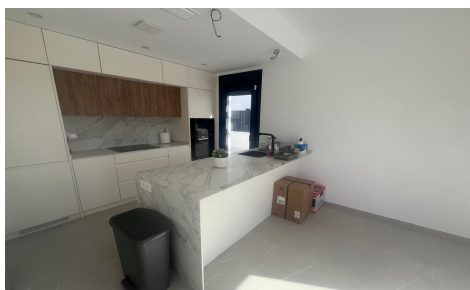

3

3

125m²

319m²

N/A

Beautiful resale detached villa in the fabulous Santa Rosalia Lake and Life Resort. The villa is totally enclosed with private gate and driveway and has its own pool. On the ground floor there is an open plan lounge/dining/kitchen area, a double bedroom with sliding glass doors leading out to the garden and an en-suite. Upstairs there are two double bedrooms both with en-suites and access to the sun terrace, stairs leading up to a toilet and roof solarium of 48 m2. There is a basement of 91 m2 with glass sliding doors out to a patio area. Features - Top Quality Flooring indoors and non slip exterior tiles Bathrooms...(Ask for More Details!)