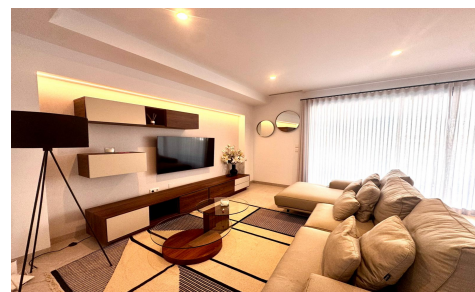

4

4

212m²

230m²

N/A

Exclusive Almendro Villa: Key-Ready Luxury in Santa RosaÃ-a Lake and Life Resort Experience the pinnacle of Mediterranean living with this stunning, key-ready Almendro Villa, situated in the heart of the award-winning Santa RosaÃ-a Resort. As of 2026, this resort stands as Murcia's premier oasis, offering an unparalleled lifestyle centred around its famous crystal-clear lagoon. Sophisticated Four-Level Architecture Designed for those who demand space and style, this villa is distributed across four meticulously planned levels: The Main Living Floor: Featuring a sleek, open-plan layout, the heart of the home boasts an open plan living and dining area paired with a high-specification modern kitchen, fully equipped with premium appliances. Seamless