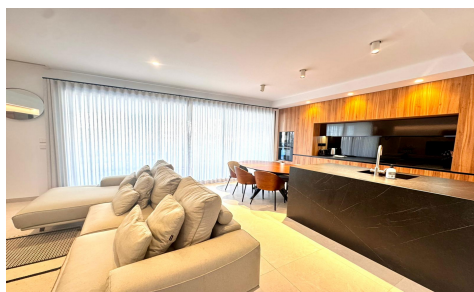

4

4

212m²

230m²

N/A

Exclusive Almendro Villa: Key-Ready Luxury in Santa RosaÃ-a Lake and Life Resort Experience the pinnacle of Mediterranean living with this stunning, key-ready Almendro Villa, situated in the heart of the award-winning Santa RosaÃ-a Resort. As of 2026, this resort stands as Murcia's premier oasis, offering an unparalleled lifestyle centred around its famous crystal-clear lagoon. Sophisticated Four-Level Architecture Designed for those who demand space and style, this villa is distributed across four meticulously planned levels: The Main Living Floor: Featuring a sleek, open-plan layout, the heart of the home boasts an open plan living and dining area paired with a high-specification modern kitchen, fully equipped with premium appliances. Seamless