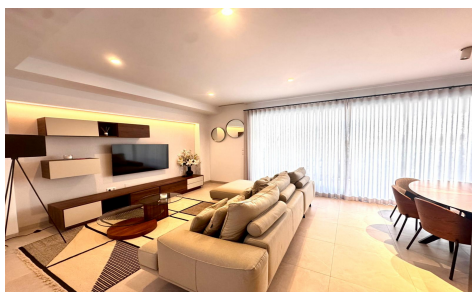

4

4

212m²

230m²

N/A

Exclusive Almendro Villa: Key-Ready Luxury in Santa RosaÃ-a Lake and Life Resort Experience the pinnacle of Mediterranean living with this stunning, key-ready Almendro Villa, situated in the heart of the award-winning Santa RosaÃ-a Resort. As of 2026, this resort stands as Murcia's premier oasis, offering an unparalleled lifestyle centred around its famous crystal-clear lagoon. Sophisticated Four-Level Architecture Designed for those who demand space and style, this villa is distributed across four meticulously planned levels: The Main Living Floor: Featuring a sleek, open-plan layout, the heart of the home boasts an open plan living and dining area paired with a high-specification modern kitchen, fully equipped with premium appliances. Seamless