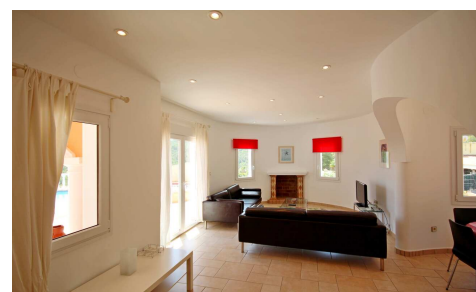

3

3

152m²

1,000m²

N/A

Introducing the "Deluxe Round" villa, a meticulously completed construction as of April 2009, situated within the prestigious Residencial Cansalades development in Jávea. Boasting a total constructed area of 152.00m², this property exemplifies refined coastal living. The ground floor features an intelligently designed layout, with one wing dedicated to an expansive living room and circular dining area. The open-plan kitchen is equipped with premium-quality cabinetry and granite countertops, ensuring both functionality and aesthetic appeal. A grand entrance hall provides seamless access to the covered naya, which connects to the pool terraces. The opposite wing comprises two generously proportioned bedrooms; the primary bedroom includes an en-suite