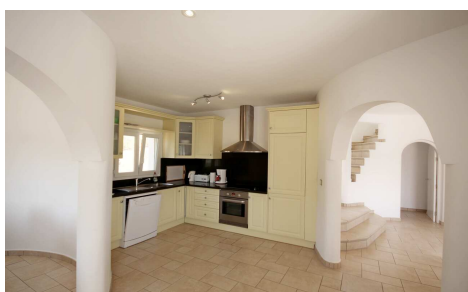

3

3

152m²

1,000m²

N/A

Introducing the "Deluxe Round" villa, a meticulously completed construction as of April 2009, situated within the prestigious Residencial Cansalades development in Jávea. Boasting a total constructed area of 152.00m², this property exemplifies refined coastal living. The ground floor features an intelligently designed layout, with one wing dedicated to an expansive living room and circular dining area. The open-plan kitchen is equipped with premium-quality cabinetry and granite countertops, ensuring both functionality and aesthetic appeal. A grand entrance hall provides seamless access to the covered naya, which connects to the pool terraces. The opposite wing comprises two generously proportioned bedrooms; the primary bedroom includes an en-suite