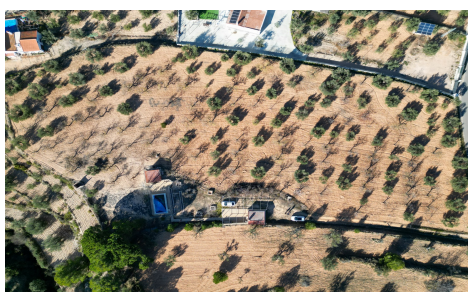

1

1

62m²

10,035m²

N/A

Plot for finca in Ibi Discover your home in the mountains! This dreamy piece of land for sale is the perfect canvas to build the house of your dreams. With an impressive 10,035 square meters, this gem is ideal for those seeking to live in harmony with nature. What makes this land extraordinary is its flat topography, creating a blank canvas to design a spectacular residence. Picture waking up every morning to panoramic views of the city of Ibi, where the serenity of the mountains meets the comfort of modern living. Immerse yourself in the natural beauty that surrounds you: majestic pine trees, centuries-old olive trees, lush pear trees,...(Ask for More Details!)