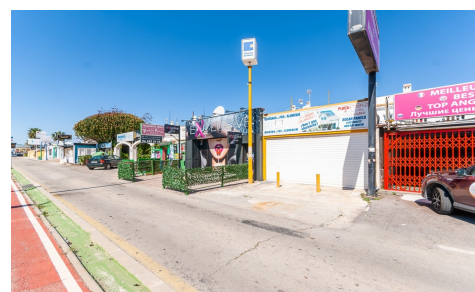

0

0

122m²

123m²

N/A

In the La Regia Urbanization, in a commercial area surrounded by bars, restaurants, shops of various kinds and with constant passage of vehicles and people, is this 108 m2 commercial premises. It consists of a large glazed display window, a first area on one level and above it, the rear part with an office division and a bathroom. The premises are in perfect condition and could be perfect for displaying material, a store, an office or any other business. It is worth a visit.