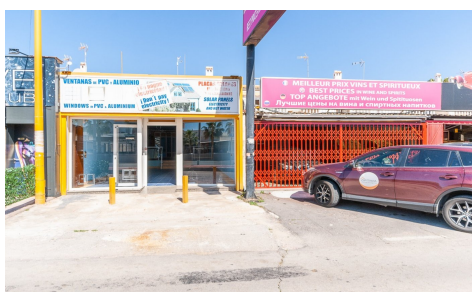

0

0

122m²

123m²

N/A

In the La Regia Urbanization, in a commercial area surrounded by bars, restaurants, shops of various kinds and with constant passage of vehicles and people, is this 108 m2 commercial premises. It consists of a large glazed display window, a first area on one level and above it, the rear part with an office division and a bathroom. The premises are in perfect condition and could be perfect for displaying material, a store, an office or any other business. It is worth a visit.