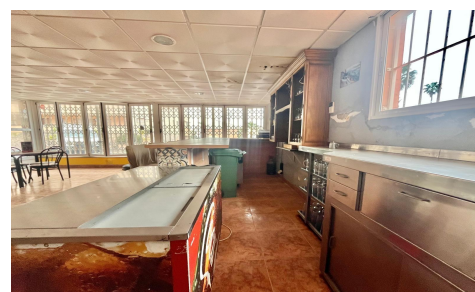

SPS14658S

Commercial in Torrevieja **€145,000**

0

0

290m²

N/A

N/A

Commercial premises for sale, located in the Cabo Cervera area. One block from the famous Playas de Torrevieja hotel and just 100 meters from the sea and a 10-minute walk from Playa de la Mata. It has an area of approximately 300m². It has two huge living rooms and a kitchen that practically connects with both spaces. In addition, it has an outdoor terrace of more than 15m². For more information do not hesitate to contact us as soon as possible.