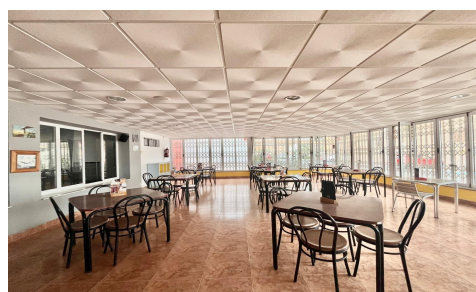

SPS14658S

Commercial in Torrevieja **€145,000**

0

0

290m²

N/A

N/A

Commercial premises for sale, located in the Cabo Cervera area. One block from the famous Playas de Torrevieja hotel and just 100 meters from the sea and a 10-minute walk from Playa de la Mata. It has an area of approximately 300m². It has two huge living rooms and a kitchen that practically connects with both spaces. In addition, it has an outdoor terrace of more than 15m². For more information do not hesitate to contact us as soon as possible.