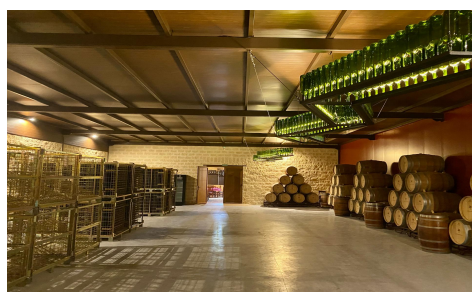

1

1

3,000m²

120,000m²

N/A

We are pleased to present a fully operational property located in the heart of the province of Albacete, within the renowned Manchuela Wine Route and protected by a Designation of Origin. Established in 2005, this winery combines viticultural tradition, wine tourism and high-quality gastronomy in a privileged setting. . . Land & Vineyards. • 12 hectares of productive vineyards, planted mainly with Tempranillo and Cabernet Sauvignon, carefully managed to ensure high-quality grapes. . . Winery & Production. The winery is fully equipped to cover the complete winemaking process: . . Fermentation and storage tanks. . Pneumatic press and destemmers. . Bottling line with a capacity of approximately 800 bottles/hour. . Cellar...(Ask for More Details!)