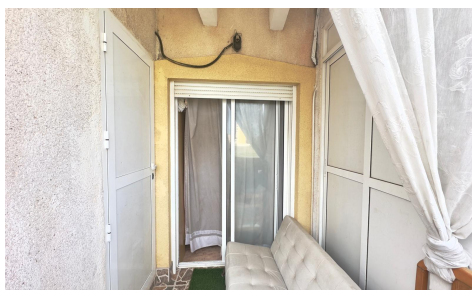

SPS57522C

**Penthouse in Torrevieja**

**€149,900**

2

1

69m<sup>2</sup>

N/A

In the heart of Torrevieja, in one of the most sought-after and in-demand areas of the city, you will find this exclusive top floor/penthouse property, which stands out not only for its privileged location, but also for the spaciousness and unique character of its rooms. Located at the intersection of two iconic streets " Patricio Samper and Diego Ram rez Pastor " this property represents an exceptional opportunity both for those seeking a home with urban charm and for those wishing to invest in an area of high residential interest. One of the most outstanding features of this property is its corner terrace, a spacious, bright and truly spectacular space that...(Ask for More Details!)