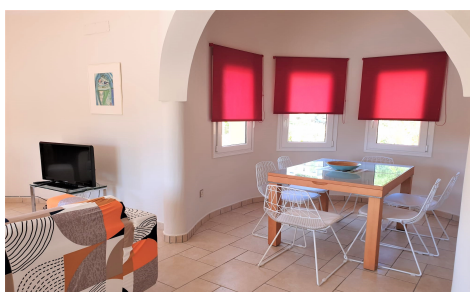

3

3

152m²

1,000m²

N/A

Villa in JÁvea, with a built area of 152. 00m2. A short distance from all services. In the villa, we find a living-dining room with a wood-burning fireplace and a beautiful fully equipped open kitchen. An entrance hall leads to a large covered naya, which in turn has access to the pool terraces. The sleeping area consists of two spacious bedrooms, one of them with an en-suite bathroom and direct access to the terrace and pool. Going up a spiral staircase, we come to a circular bedroom in the center of the tower with built-in wardrobes, a dressing room, an en-suite bathroom, and access to a private terrace. The villa...(Ask for More Details!)