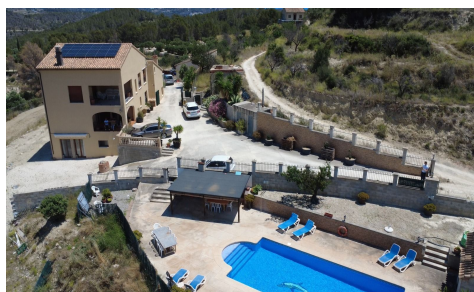

9

5

487m²

13,000m²

N/A

Are you looking for a property with privacy, space, sustainability, and spectacular views? This incredible rustic estate in Lleus, Benissa has it all. Located on a private plot of 13,000 m², this property offers panoramic views of the Mediterranean countryside and is strategically situated just a few minutes' drive from Moraira, Calpe, and Jávea. An exceptional property, perfect for several families. The estate boasts almost 500 m² built and offers up to three independent homes, making it an ideal option for large families, tourist accommodation, or co-living. In total, it can comfortably accommodate more than 20 people. Main residence: Spacious living-dining room with fireplace and equipped kitchen in traditional Spanish style. 1...(Ask for More Details!)