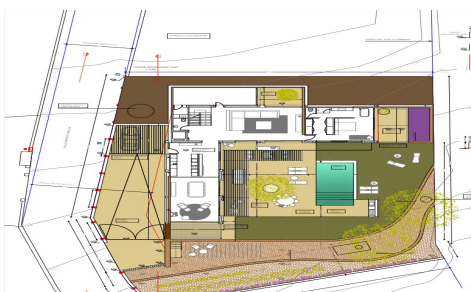

4

5

675m²

1,079m²

This beautiful Mediterranean new build villa is located on a sloping plot of 1079 m² which coincides with an excellent south-east orientation and offers beautiful views of the sea and the Peñon de Ifach. The exceptional thing about this plot is that it borders rustic land, so we have a house on urban land with the feeling of living in a Mediterranean forest with sea views. The decision was made to move as little earth as possible and to blend the villa into the natural relief of the plot. The house is designed in an L-shape which frees up the maximum space within the plot. One wing has two floors,...(Ask for More Details!)