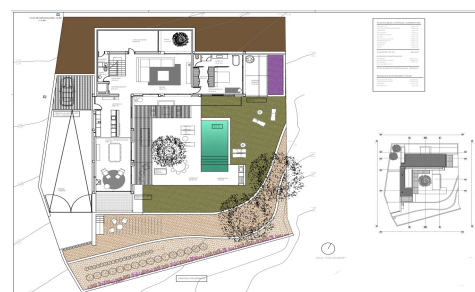

4

5

675m²

1,079m²

This beautiful Mediterranean new build villa is located on a sloping plot of 1079 m² which coincides with an excellent south-east orientation and offers beautiful views of the sea and the Peñon de Ifach. The exceptional thing about this plot is that it borders rustic land, so we have a house on urban land with the feeling of living in a Mediterranean forest with sea views. The decision was made to move as little earth as possible and to blend the villa into the natural relief of the plot. The house is designed in an L-shape which frees up the maximum space within the plot. One wing has two floors,...(Ask for More Details!)