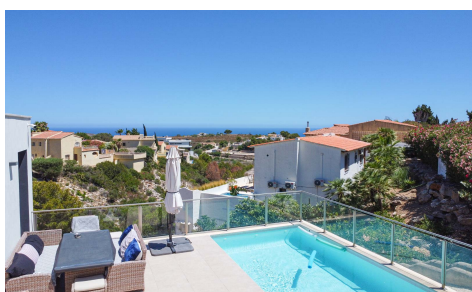

## Villa in Benitachell

€950,000

4

3

199m<sup>2</sup>

836m<sup>2</sup>

This fantastic modern villa is located in Cumbre del Sol and offers stunning sea views. The villa was built in 2020 with high-quality materials and is distributed over two floors. An automatic gate provides access to the property where parking is provided for 1 car and a motorcycle. A few steps down is the entrance to the villa. You enter a hall with built-in wardrobes and a guest toilet. Oriented towards the south is a spacious living-dining room with an open kitchen with a cooking island. The kitchen is made of unique materials imported from Canada and is equipped with all MIELE brand electrical appliances. The large windows ensure that...(Ask for More Details!)