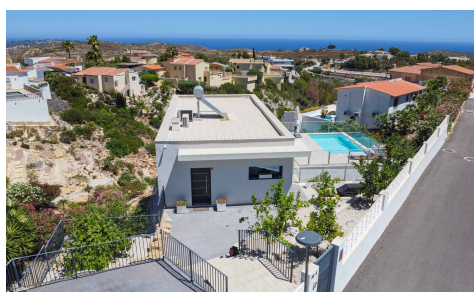

## Villa in Benitachell

€950,000

4

3

199m<sup>2</sup>

836m<sup>2</sup>

This fantastic modern villa is located in Cumbre del Sol and offers stunning sea views. The villa was built in 2020 with high-quality materials and is distributed over two floors. An automatic gate provides access to the property where parking is provided for 1 car and a motorcycle. A few steps down is the entrance to the villa. You enter a hall with built-in wardrobes and a guest toilet. Oriented towards the south is a spacious living-dining room with an open kitchen with a cooking island. The kitchen is made of unique materials imported from Canada and is equipped with all MIELE brand electrical appliances. The large windows ensure that...(Ask for More Details!)