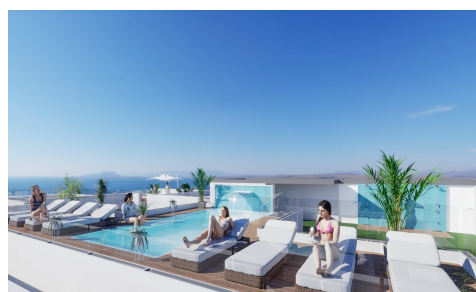

SPS48260R

Apartment in Torrevieja

€429,000

3

2

102m²

5m²

NEW BUILD APARTMENTS IN TORREVIEJA New Build avant-garde design five-storey development in Torrevieja with 34 exclusive properties offers a variety of living options, from stylish apartments to penthouses with breathtaking panoramic views. Every corner of residential has been carefully planned to maximise space and natural light, creating bright and welcoming environments that invite well-being. Residential majestically located in the heart of Torrevieja, consolidating itself as a residential development full of elegance and modernity. Its strategic location ensures that residents will feel part of this amazing city with easy access to a variety of services and attractions. It is a unique opportunity to invest...(Ask for More Details!)