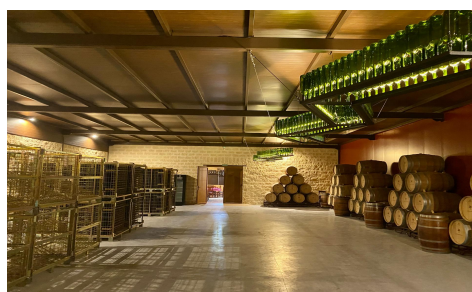

SPS12369J

Other in Albacete **€2,500,000**

1

1

3,000m²

120,000m²

N/A

We are pleased to present a fully operational property located in the heart of the province of Albacete, within the renowned Manchuela Wine Route and protected by a Designation of Origin. Established in 2005, this winery combines viticultural tradition, wine tourism and high-quality gastronomy in a privileged setting. . . Land & Vineyards. • 12 hectares of productive vineyards, planted mainly with Tempranillo and Cabernet Sauvignon, carefully managed to ensure high-quality grapes. . . Winery & Production. The winery is fully equipped to cover the complete winemaking process: . . Fermentation and storage tanks. . Pneumatic press and destemmers. . Bottling line with a capacity of approximately 800 bottles/hour. . Cellar...(Ask for More Details!)