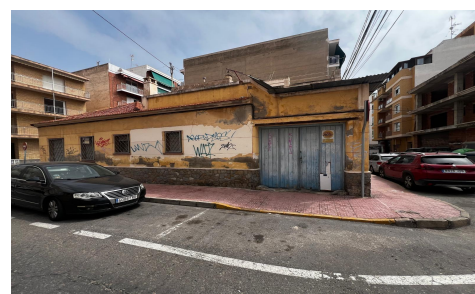

0

0

250m²

250m²

N/A

Building plot on the second line of Playa del Cura â€” Unique opportunity in the heart of Torrevieja
We exclusively present this magnificent building plot located in one of the most desirable areas of Torrevieja, just steps from Playa del Cura, one of the most well-known and busiest beaches in the city. This is an exceptional opportunity for both developers and investors looking to develop a large-scale project in the heart of the city center. The plot measures approximately 15 meters deep by 16.80 meters wide, offering a perfect surface area to optimize the construction of a modern and functional building. Its greatest added value is that it occupies...(Ask for More Details!)