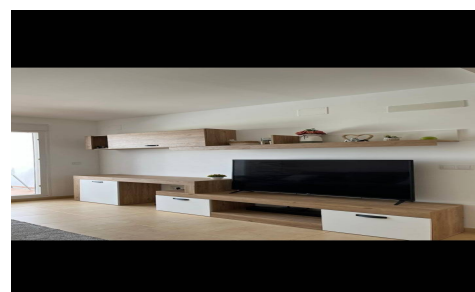

SPS42681N

Apartment in Torre Pacheco

€164,300

2

1

72m²

N/A

Discover this bright, 72 m² apartment located in the quiet Roldán area, within the municipality of Torre-Pacheco. With a southwest orientation that guarantees natural light throughout the day, this property offers a welcoming and comfortable atmosphere, perfect for moving right in. It features one double bedroom and one single bedroom, ideal for couples or small families. It also has a fully equipped bathroom and direct access from the living room to a spacious terrace where you can enjoy the views. The complex is designed with your comfort in mind and includes excellent amenities such as a communal swimming pool and green areas full of natural trees, ideal for relaxing or...(Ask for More Details!)