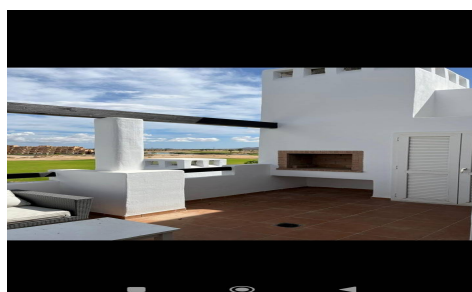

SPS42681N

Apartment in Torre Pacheco

€164,300

2

1

72m²

N/A

Discover this bright, 72 m² apartment located in the quiet Roldán area, within the municipality of Torre-Pacheco. With a southwest orientation that guarantees natural light throughout the day, this property offers a welcoming and comfortable atmosphere, perfect for moving right in. It features one double bedroom and one single bedroom, ideal for couples or small families. It also has a fully equipped bathroom and direct access from the living room to a spacious terrace where you can enjoy the views. The complex is designed with your comfort in mind and includes excellent amenities such as a communal swimming pool and green areas full of natural trees, ideal for relaxing or...(Ask for More Details!)