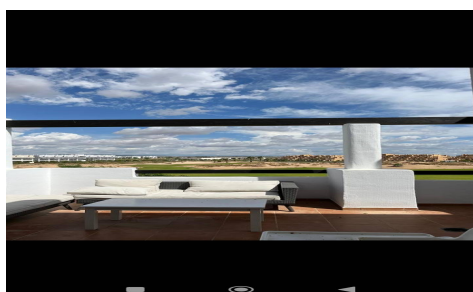

SPS42681N

Apartment in Torre Pacheco

€164,300

2

1

72m²

N/A

Discover this bright, 72 m² apartment located in the quiet Roldán area, within the municipality of Torre-Pacheco. With a southwest orientation that guarantees natural light throughout the day, this property offers a welcoming and comfortable atmosphere, perfect for moving right in. It features one double bedroom and one single bedroom, ideal for couples or small families. It also has a fully equipped bathroom and direct access from the living room to a spacious terrace where you can enjoy the views. The complex is designed with your comfort in mind and includes excellent amenities such as a communal swimming pool and green areas full of natural trees, ideal for relaxing or...(Ask for More Details!)