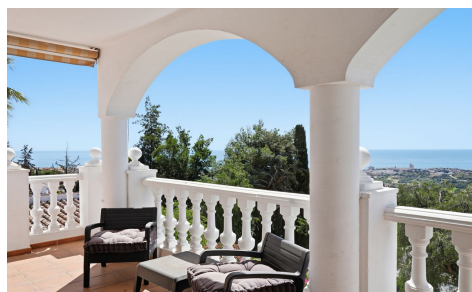

## Villa in Benalmadena

€1,350,000

6

4

600m<sup>2</sup>

965m<sup>2</sup>

N/A

We are pleased to present this impressive villa, ideally situated on the top of the hill in a highly sought-after urbanisation. Set on a generous 965m<sup>2</sup> plot with approximately 600m<sup>2</sup> of built space, this property offers both scale and comfort in a stunning setting. The villa welcomes you with an inviting entrance hall, leading into a spacious kitchen fitted with wooden base and wall units, integrated appliances, and a convenient breakfast area. The heart of the home is a large, bright, and airy open-plan lounge and dining area, complete with a real fireplace. Multiple windows and patio doors flood the space with natural light and open onto a spectacular terrace...(Ask for More Details!)