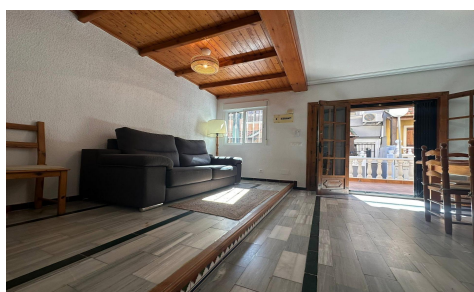

Town House in Torrevieja

€218,000

2

2

75m²

N/A

N/A

Imagine waking up every morning to the sea breeze and sunlight flooding every corner of your home. This exclusive townhouse in the Cabo Cervera area of Torrevieja, just 20 metres from the shoreline, stands out for its enviable south and north orientation, ensuring natural light and warmth all year round. The heart of the home is its spectacular open-plan living and dining area with an open kitchen, a bright and spacious space designed for comfort and togetherness. Its two double bedrooms offer the rest you deserve, complemented by two full bathrooms. Without a doubt, the jewel of the property is its huge private terrace: an incredibly sunny space with side...(Ask for More Details!)