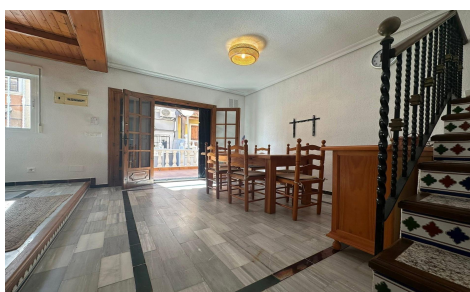

Town House in Torrevieja

€218,000

2

2

75m²

N/A

N/A

Imagine waking up every morning to the sea breeze and sunlight flooding every corner of your home. This exclusive townhouse in the Cabo Cervera area of Torrevieja, just 20 metres from the shoreline, stands out for its enviable south and north orientation, ensuring natural light and warmth all year round. The heart of the home is its spectacular open-plan living and dining area with an open kitchen, a bright and spacious space designed for comfort and togetherness. Its two double bedrooms offer the rest you deserve, complemented by two full bathrooms. Without a doubt, the jewel of the property is its huge private terrace: an incredibly sunny space with side...(Ask for More Details!)