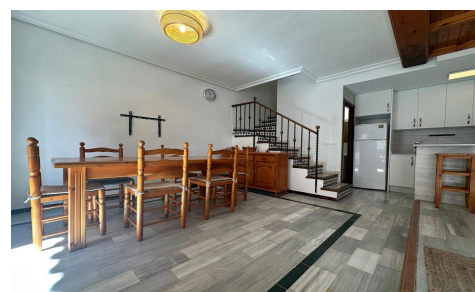

Town House in Torrevieja

€218,000

2

2

75m²

N/A

N/A

Imagine waking up every morning to the sea breeze and sunlight flooding every corner of your home. This exclusive townhouse in the Cabo Cervera area of Torrevieja, just 20 metres from the shoreline, stands out for its enviable south and north orientation, ensuring natural light and warmth all year round. The heart of the home is its spectacular open-plan living and dining area with an open kitchen, a bright and spacious space designed for comfort and togetherness. Its two double bedrooms offer the rest you deserve, complemented by two full bathrooms. Without a doubt, the jewel of the property is its huge private terrace: an incredibly sunny space with side...(Ask for More Details!)