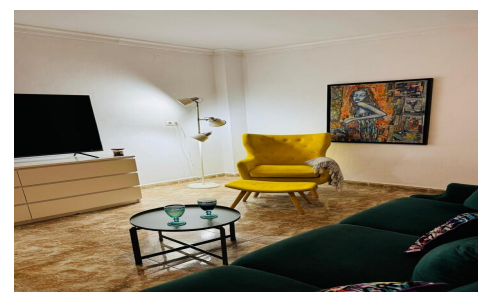

SPS90389U

Finca in Aledo

€269,000

2

2

N/A

N/A

Exclusive Country Estate Surrounded by Nature – Aledo, Sierra Espuña Discover a true hidden gem set in a privileged location on the outskirts of the charming village of Aledo, at the foot of the stunning Sierra Espuña Regional Park. A unique property where privacy, nature, and Mediterranean lifestyle come together in perfect harmony. Perfect as:
 A permanent residence
 A holiday home
 A peaceful countryside retreat
 A tourism investment with great potential
 Plot and surroundings
 The estate is distributed across three plots with a total surface area of approximately 26,000 m², two of which are fully fenced, providing maximum privacy and security. Access to the property is through an elegant double gate leading to a wide private driveway...(Ask for More Details!)