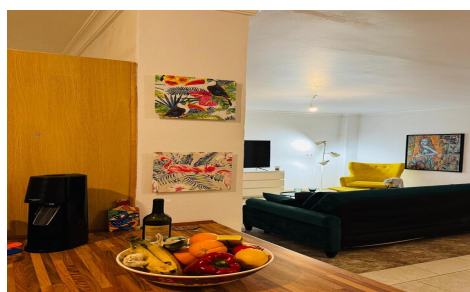

SPS90389U

Finca in Aledo

€269,000

2

2

N/A

N/A

Exclusive Country Estate Surrounded by Nature – Aledo, Sierra Espuña Discover a true hidden gem set in a privileged location on the outskirts of the charming village of Aledo, at the foot of the stunning Sierra Espuña Regional Park. A unique property where privacy, nature, and Mediterranean lifestyle come together in perfect harmony. Perfect as:
 A permanent residence
 A holiday home
 A peaceful countryside retreat
 A tourism investment with great potential
 Plot and surroundings
 The estate is distributed across three plots with a total surface area of approximately 26,000 m², two of which are fully fenced, providing maximum privacy and security. Access to the property is through an elegant double gate leading to a wide private driveway...(Ask for More Details!)