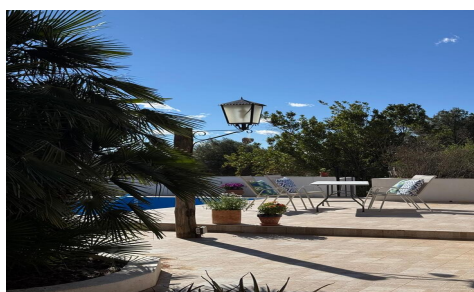

SPS90389U

Finca in Aledo

€269,000

2

2

N/A

N/A

Exclusive Country Estate Surrounded by Nature – Aledo, Sierra Espuña Discover a true hidden gem set in a privileged location on the outskirts of the charming village of Aledo, at the foot of the stunning Sierra Espuña Regional Park. A unique property where privacy, nature, and Mediterranean lifestyle come together in perfect harmony. Perfect as:
 A permanent residence
 A holiday home
 A peaceful countryside retreat
 A tourism investment with great potential
 Plot and surroundings
 The estate is distributed across three plots with a total surface area of approximately 26,000 m², two of which are fully fenced, providing maximum privacy and security. Access to the property is through an elegant double gate leading to a wide private driveway...(Ask for More Details!)