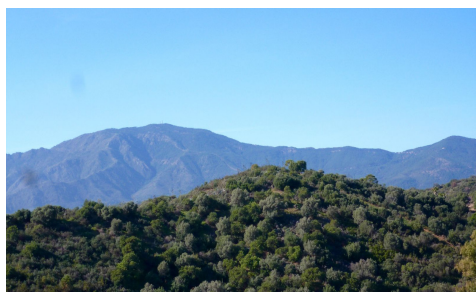

0

0

600m²

4,124m²

N/A

LARGE PLOT FOR LUXURY VILLA
Plot: 4,124m² Buildable: 600m² plus basement and porches
Large elevated plot with panoramic mountain views. Close to beach (2km), great restaurants, supermarkets, hospital, schools etc. La Panera on the New Golden Mile between San Pedro and Estepona is a beautiful and peaceful area, only 10 to 12 minutes from Puerto Banus. High quality urbanisation with luxury villas. All services are in place.