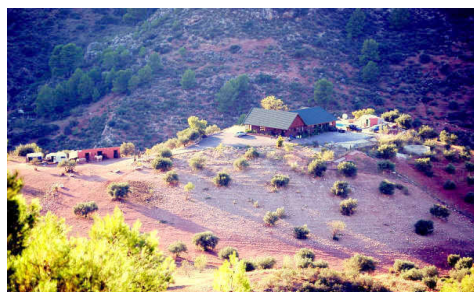

SPS91536Z

Villa in Ardales **€425,000**

3

2

230m²

34,468m²

N/A

Spacious South African wooden lodge of 230m² built on a plot of 34,468m² bordering the Sierra de las Nieves natural park and the river Turon. The views are of breath taking beauty year round! The house has three bedrooms, two bathrooms, entrance hall, rustic style kitchen, and large lounge with fireplace. There is a large covered terrace with BBQ area and a swimming pool. The overall condition of the property is good, however, it will require some modernisation and updating such as kitchen and bathrooms. The potential for this property is absolutely phenomenal. The land is fenced and contains mainly olive and almond trees together with some fig and apples. The...(Ask for More Details!)