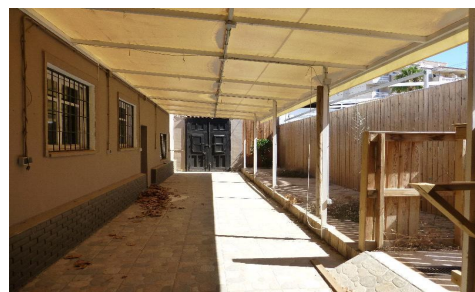

SPS71101H

Commercial in Albir **€1,200,000**

1

0

390m²

N/A

N/A

Shop in the center of Albir.